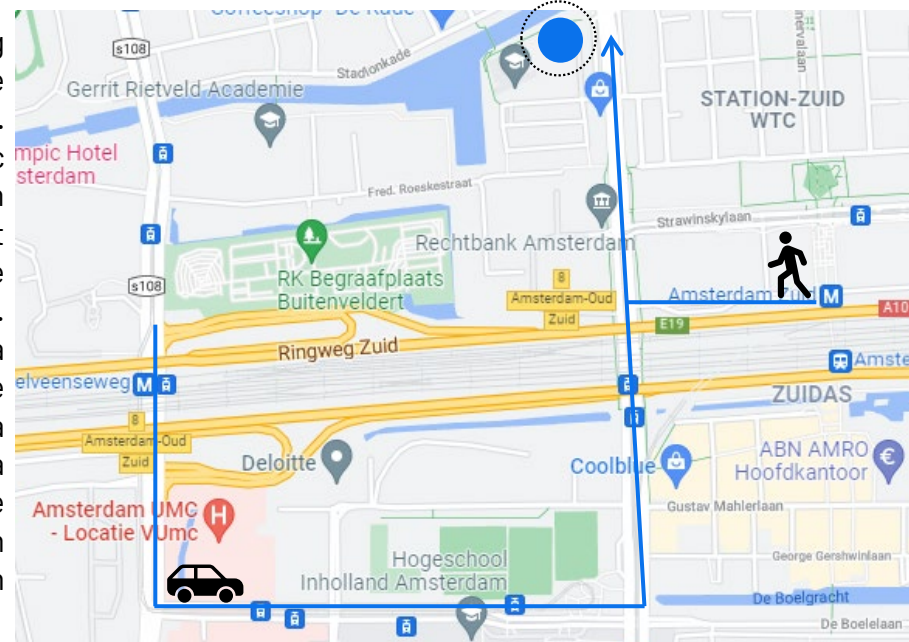

Route description.

BY CAR

Take exit S108 Amsterdam Oud-Zuid on the ring road Amsterdam A10 Zuid. Take a left turn at the traffic lights followed by another left turn at the next traffic lights passing under the Amsterdam UMC on the Boelelaan. You will reach a crossroads after approximately 0,6km. Please take another left turn here onto the Parnassusweg. You will reach our office in the Parnassus Tower after 0,9km.

PARKING

There is public parking available in front of our building on the Parnassusweg and Ventweg. If you visit us by car, we kindly ask to provide your license plate number so that we can cover the parking costs.

PUBLIC TRANSPORT

Our office is located five minutes walking from station Amsterdam Zuid where trains, trams, metros, and busses stop. Visit www.ov9292.nl voor the public transport timetable. From station Amsterdam Zuid please take exit Zuidplein and follow the pedestrian route (the WTC should be on your right side). After passing under the viaduct take a left turn and follow the pedestrian/cycling path until you reach a T-junction at the Parnassusweg. Take a right turn and walk straight on the Parnassusweg for approximately 300m until you reach the Parnassus Tower on your left.